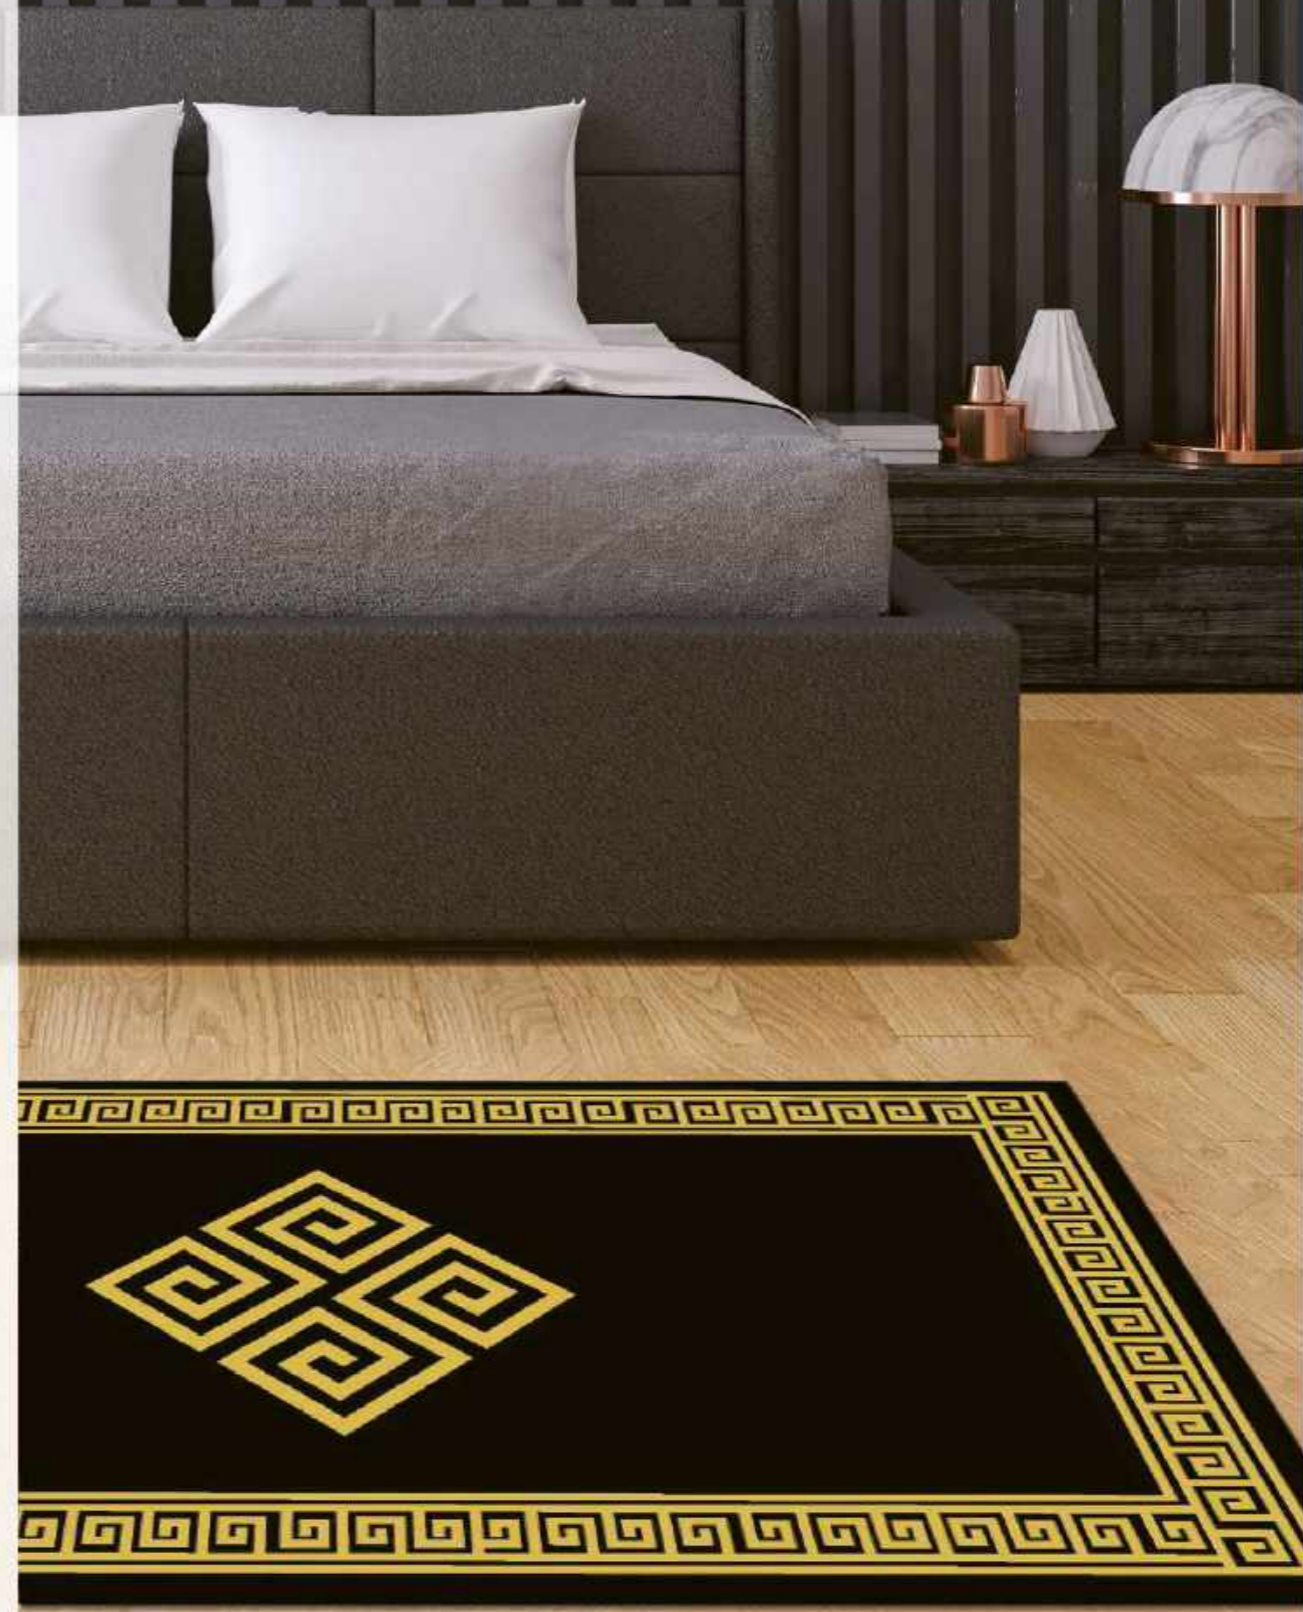

S147

DIMENSIONS		DIMENSIONS IN CM	
A		ca. 80 x 150 ca. 80x200 ca. 80x300 ca. 100x150	ca. 100x200 ca. 100x300 ca. 120x180 ca. 160x230
B		ca. 120x180 ca. 160x230	
C		ca. 80 Ø ca. 120Ø	