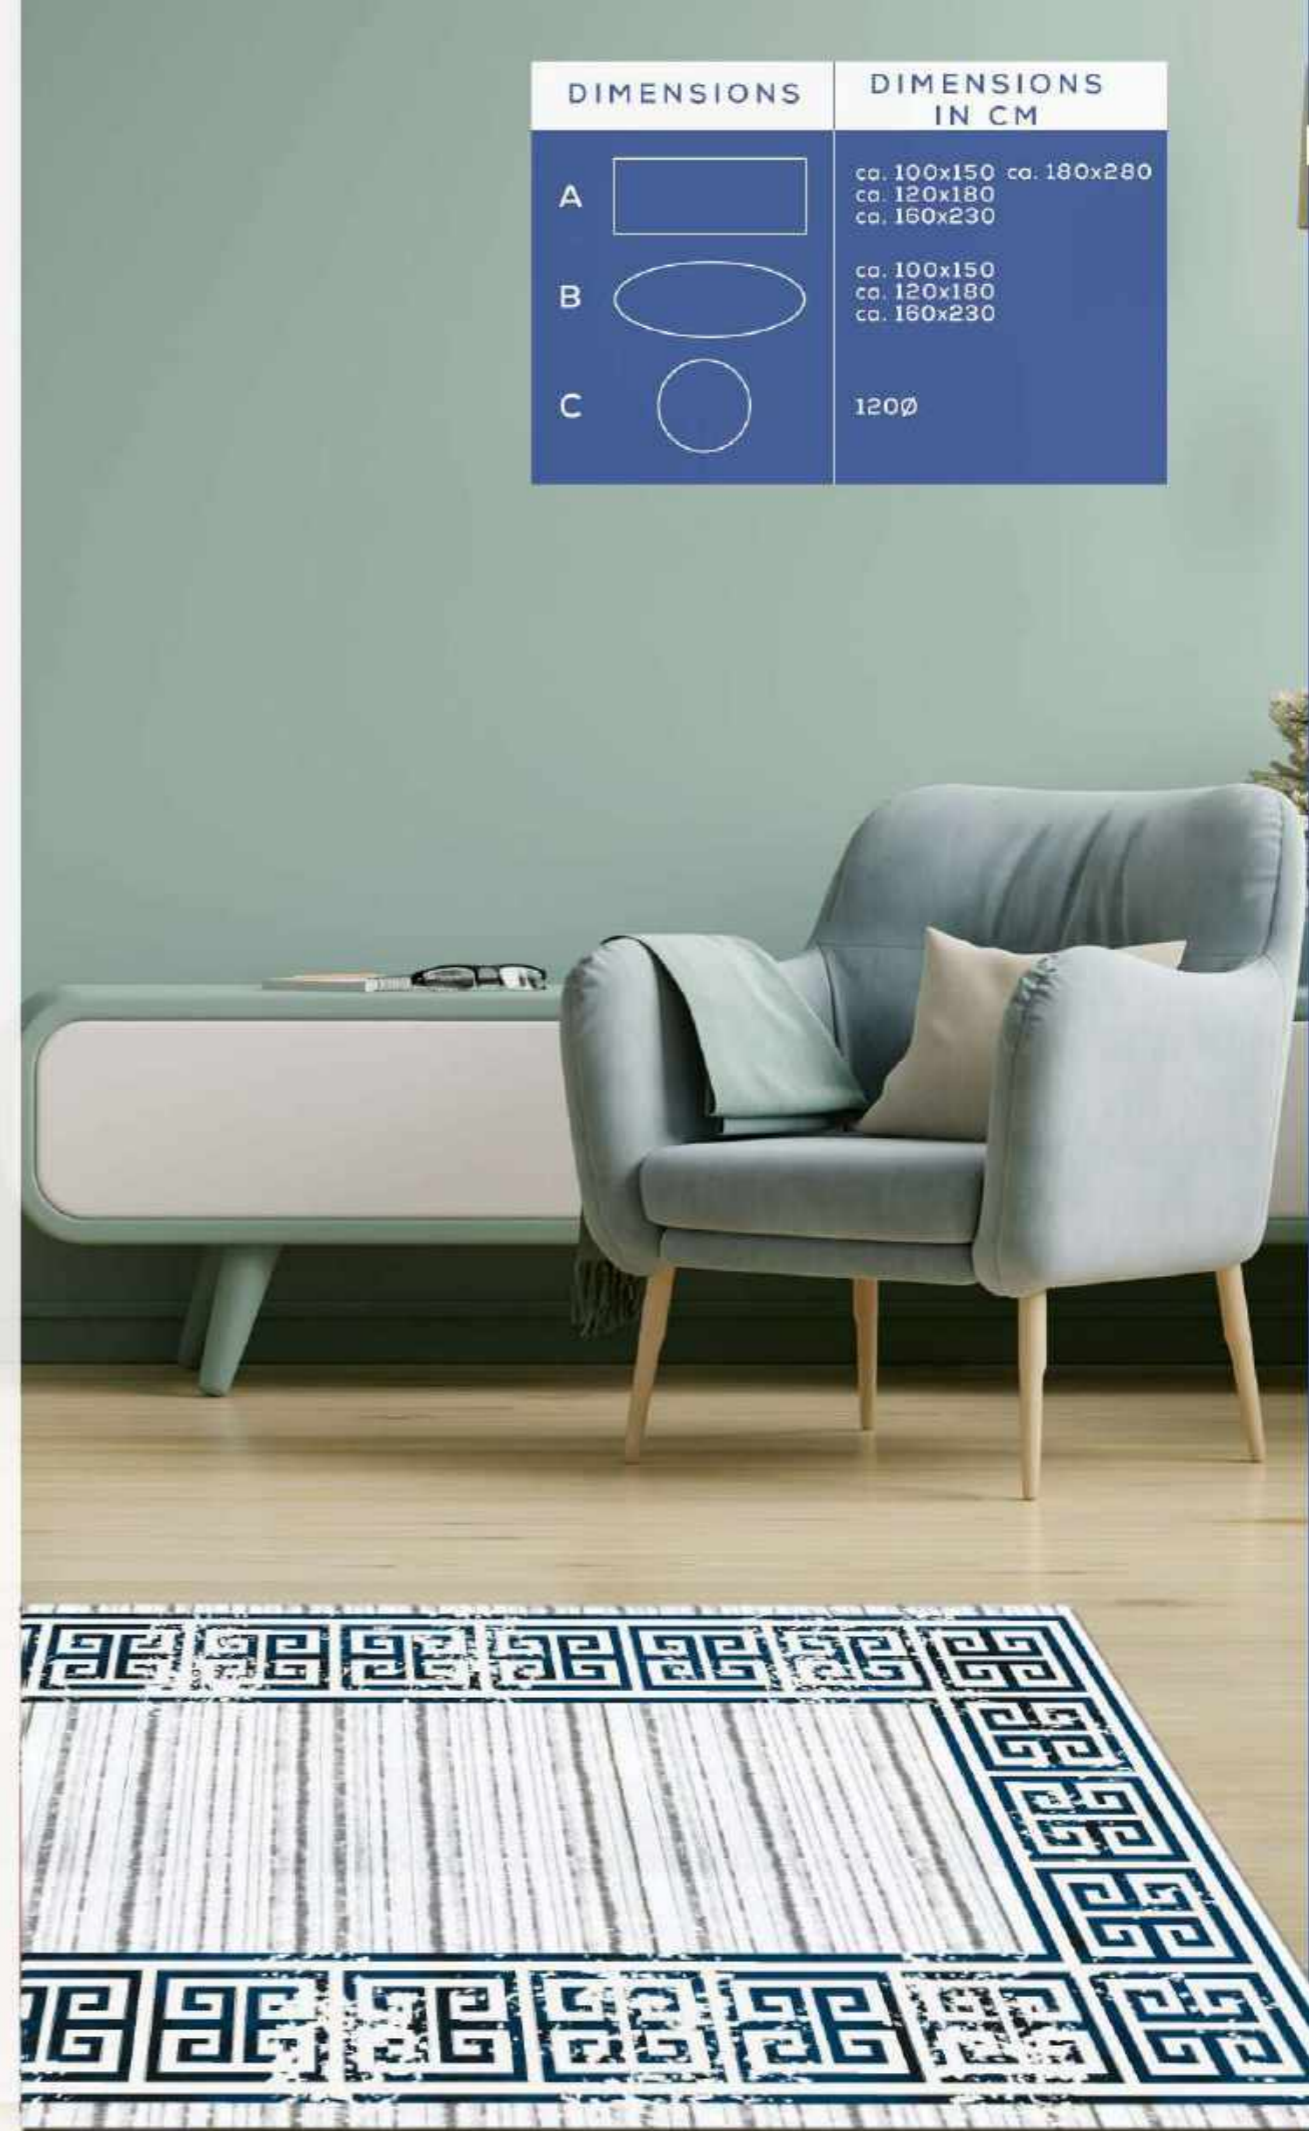

S115

DIMENSIONS		DIMENSIONS IN CM	
A		ca. 100x150	ca. 180x280
B		ca. 120x180	
C		ca. 160x230	
		ca. 100x150	
		ca. 120x180	
		ca. 160x230	
		120Ø	